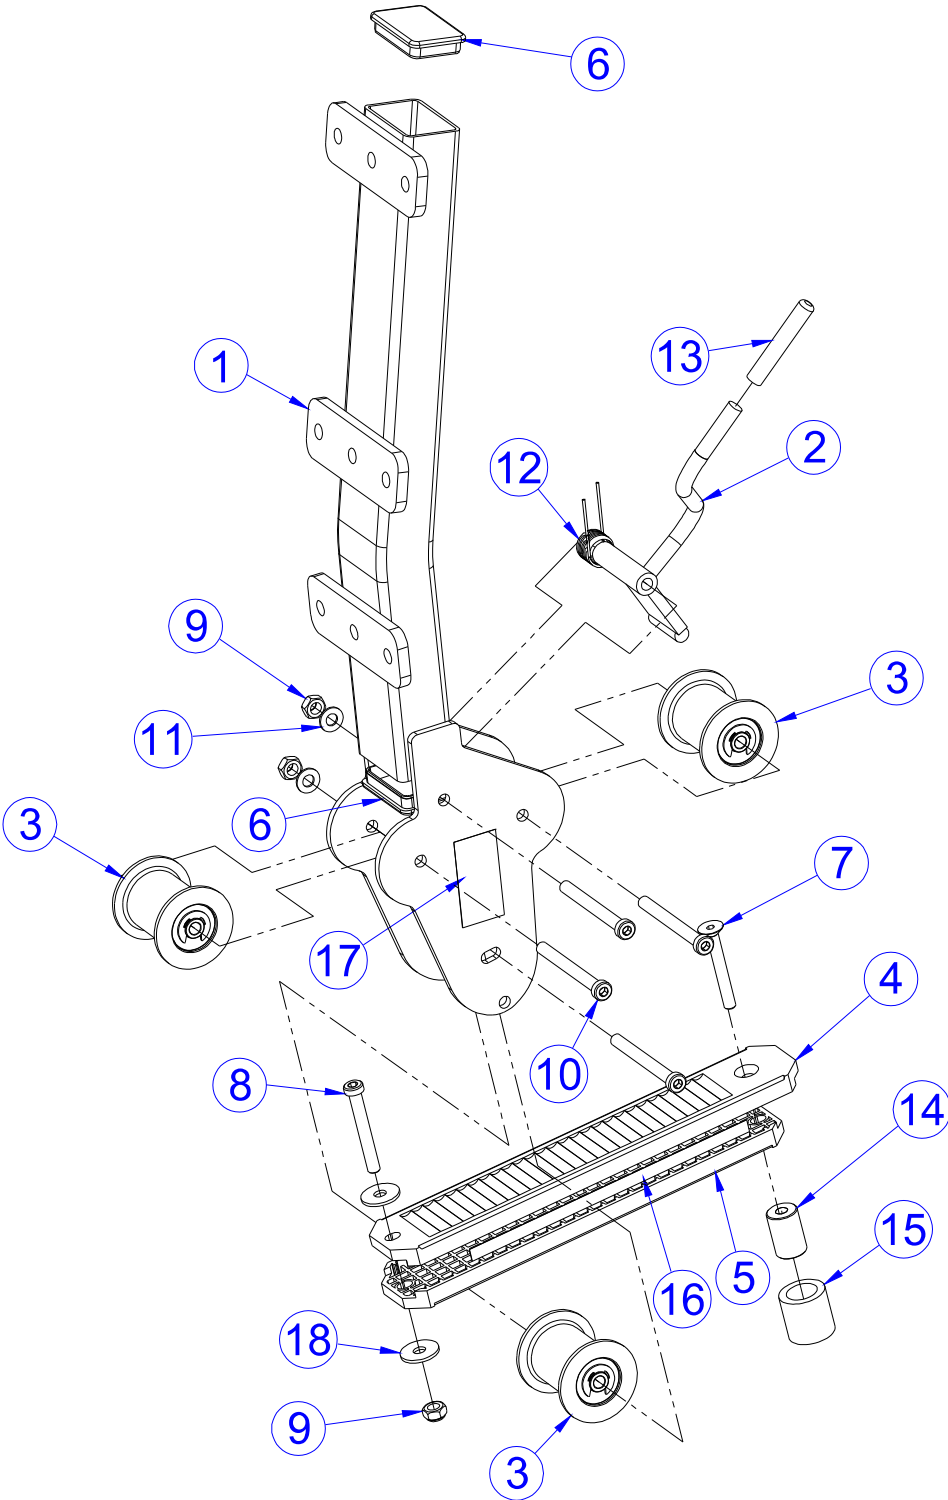

# PSLESE LEG EXTENSION ROLLER SEAT ASSEMBLY - 7387201

---

SEE PAGE 10 FOR LEGEND

# PSLESE LEG EXTENSION ROLLER SEAT ASSEMBLY LEGEND

ITEM NO.	QTY.	PART NO.	DESCRIPTION
1	1	7387301	WELDMENT, PS-ST6
2	1	7387595	WELDMNT, PS-ROLLER SEAT HANDLE
3	3	7564201	ASSY, SEAT ROLLER
4	1	7564301	SEATRACK, ROLLER SERRATED
5	1	7564401	SEATRACK, FLAT
6	2	7352301	CAP, END 2 X 3
7	1	3238312	M10x1.5x75mm
8	1	3236212	SCREW, M10 X1.5 75MM
9	5	3236801	NUT, M10 HEX NYLOCK SS
10	4	3236217	SCREW, M10 X1.5 100MM
11	4	3236601	WASHER, 3/8 SAE SS
12	1	7442701	SPRNG, PRO2 HANDLE TORSION
13	1	3238502	CAP, 1/2 X 3
14	1	7570601	STOP, ROLLER SEAT
15	1	3235802	GRIP, SHADOW GRAY, 1.5"
16	1	7422002	LABEL, SEAT ADJUST
17	1	7422001	LABEL, SEAT INST
18	2	3236602	WASHER, 3/8 ID X 1.25 OD SS