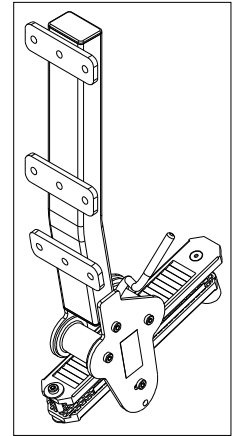

# PSLESE LEG EXTENSION ROLLER SEAT ASSEMBLY - 7387201

---

SEE PAGE 10 FOR LEGEND

# PSLESE LEG EXTENSION ROLLER SEAT ASSEMBLY LEGEND

ITEM NO.	QTY.	PART NO.	DESCRIPTION
1	1	7387301	WELDMENT, PS-ST6
2	1	7387595	WELDMNT, PS-ROLLER SEAT HANDLE
3	3	7564201	ASSY, SEAT ROLLER
4	1	7564301	SEATRACK, ROLLER SERRATED
5	1	7564401	SEATRACK, FLAT
6	2	7352301	CAP, END 2 X 3
7	1	3238312	M10x1.5x75mm
8	1	3236212	SCREW, M10 X1.5 75MM
9	5	3236801	NUT, M10 HEX NYLOCK SS
10	4	3236217	SCREW, M10 X1.5 100MM
11	4	3236601	WASHER, 3/8 SAE SS
12	1	7442701	SPRNG, PRO2 HANDLE TORSION
13	1	3238502	CAP, 1/2 X 3
14	1	7570601	STOP, ROLLER SEAT
15	1	3235802	GRIP, SHADOW GRAY, 1.5"
16	1	7422002	LABEL, SEAT ADJUST
17	1	7422001	LABEL, SEAT INST
18	2	3236602	WASHER, 3/8 ID X 1.25 OD SS